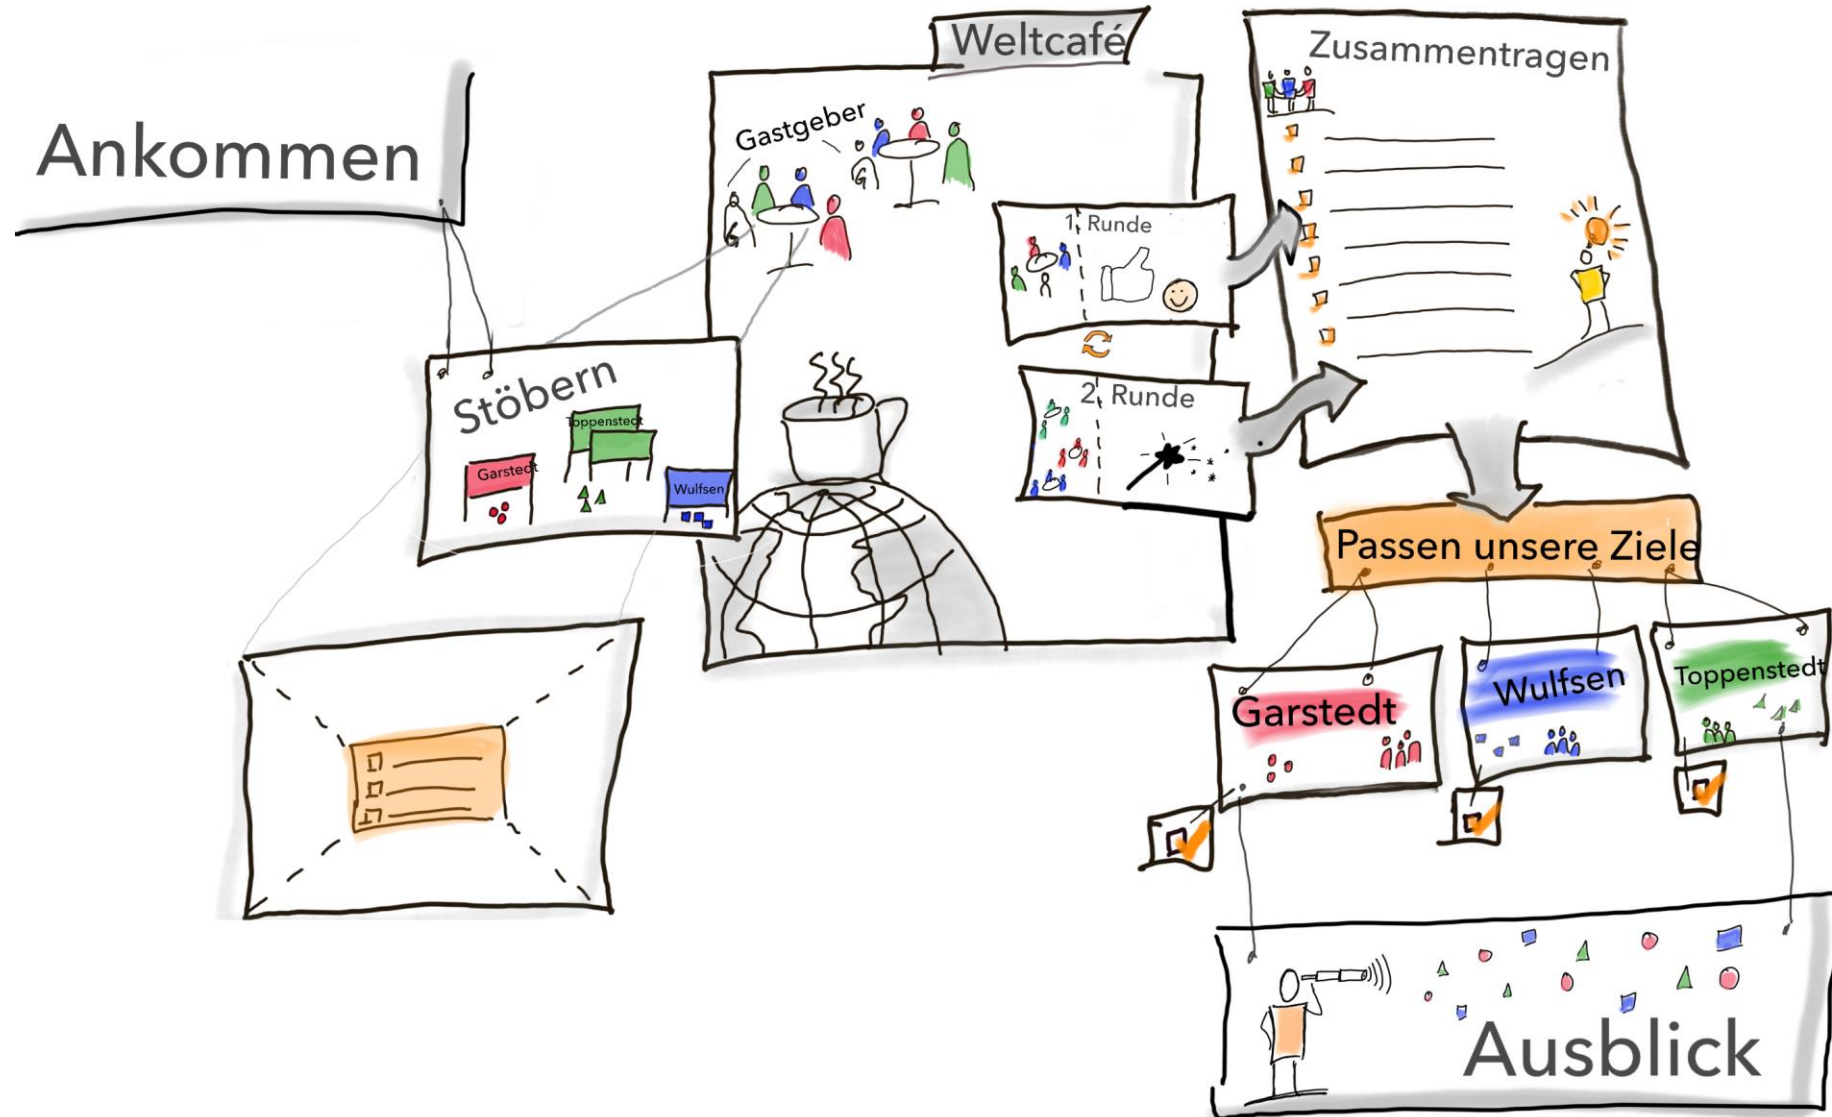

Dorfentwicklung Dorfregion Auetal

Workshop 4

Verkehr und Mobilität

16.03.2023

Ablaufplan

Ablaufplan

Konkretisierung möglicher Projekte; mögliche Zusatzveranstaltungen, z.B. Exkursion, Expertengespräche, Filmabend etc.

A close-up photograph of a large, spherical cluster of small white flowers, likely a species of Allium, set against a clear blue sky. Two bees are visible: one is in flight on the left side of the flower head, and another is perched on the right side. The flowers are densely packed, creating a textured, almost spherical appearance. The green stems of the flowers are visible at the base of the cluster.